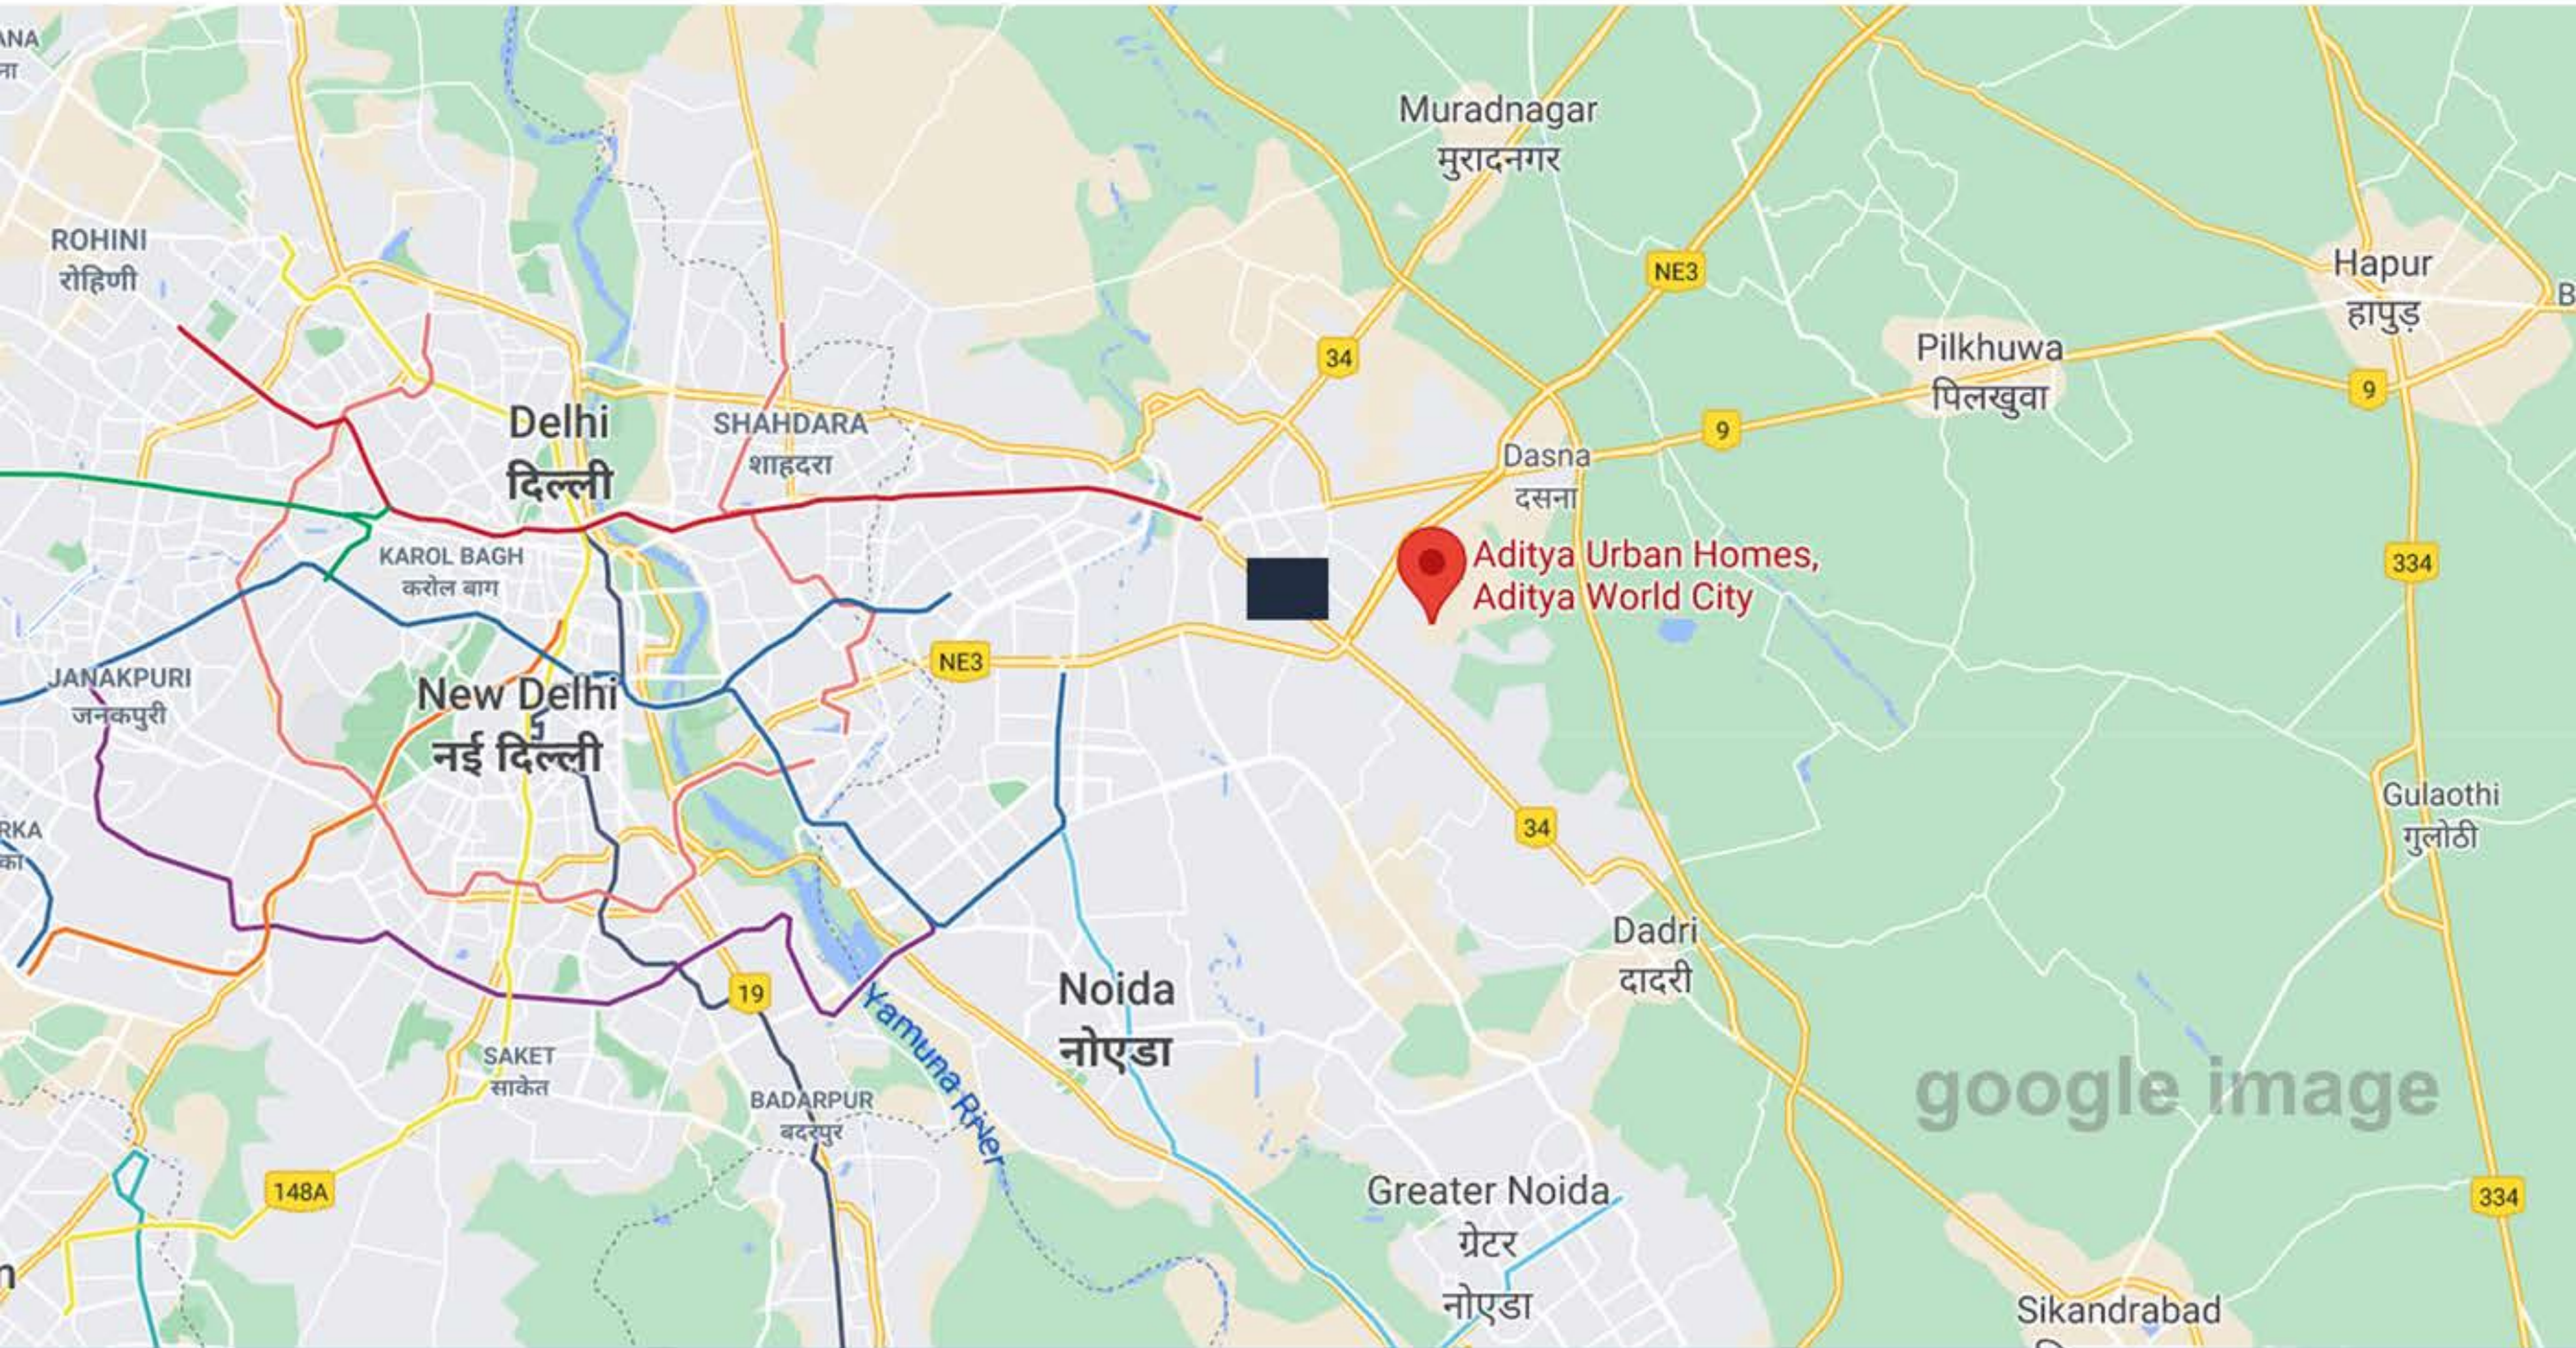

URBAN ROYALE

URBAN HOMES | GHAZIABAD

LOCATION MAP

Not to Scale

Site Plan

LEGEND: RESIDENTIAL

- | | |
|---------------------|------------------|
| 1. Amphitheatre | 6. Kids Zone |
| 2. Basketball court | 7. Jogging Track |
| 3. Swimming Pool | 8. Club |
| 4. Pool Deck | 9. Fountain |
| 5. Lawn/Green | |